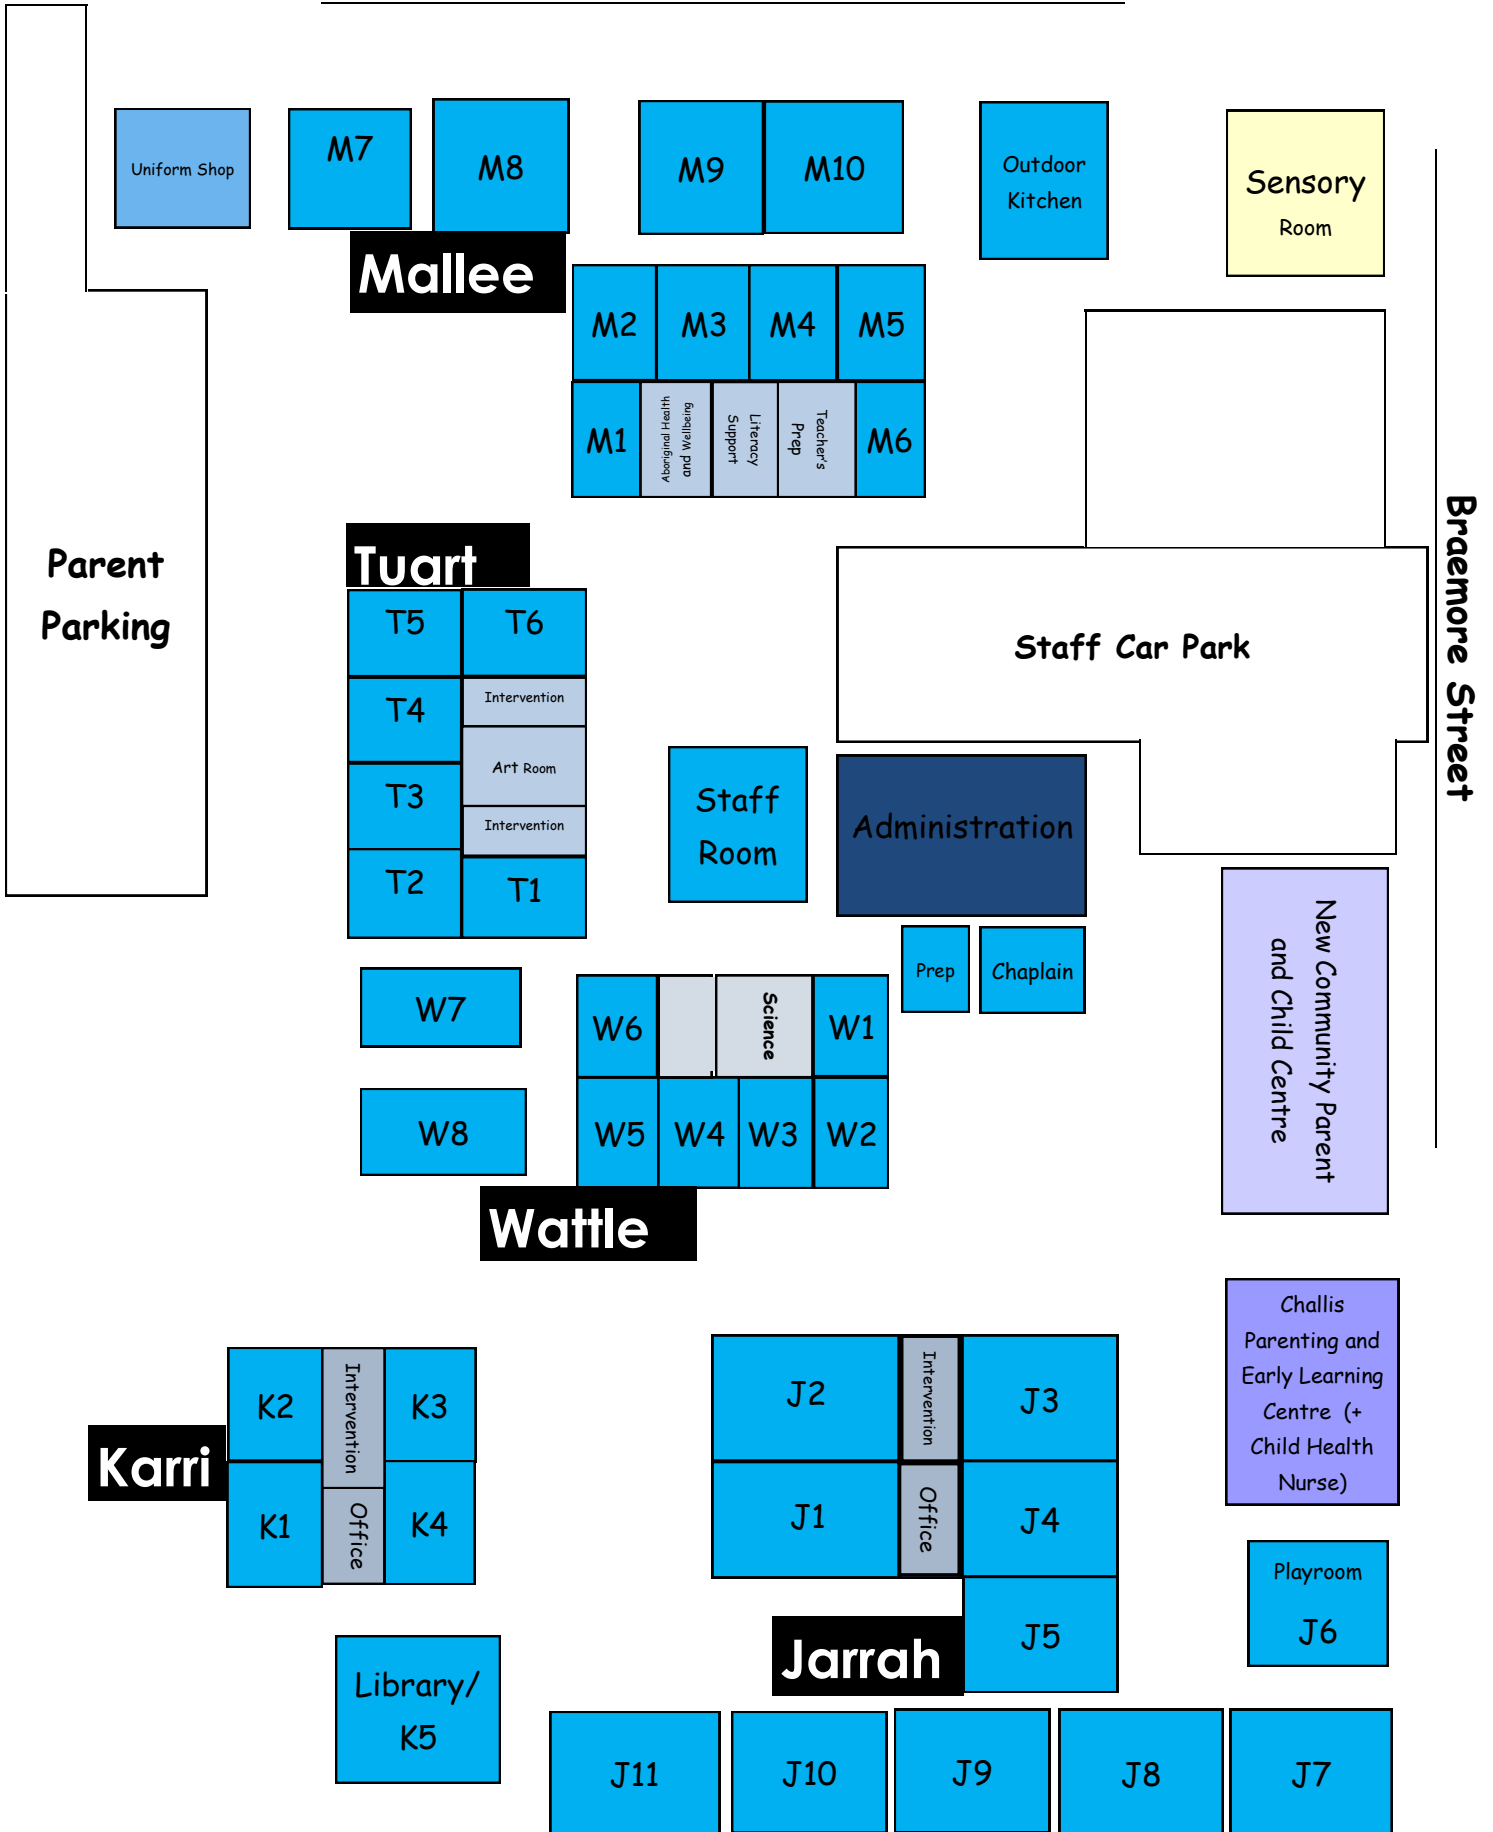

Lowanna Way

Braemore Street

Jarrah

Kindergarten/
Pre Primary

Karri

Year One/Year Two
/Science

Wattle

Year One/Year Two

Tuart

Year Three/Year Four

Mallee

Year Five/Year Six